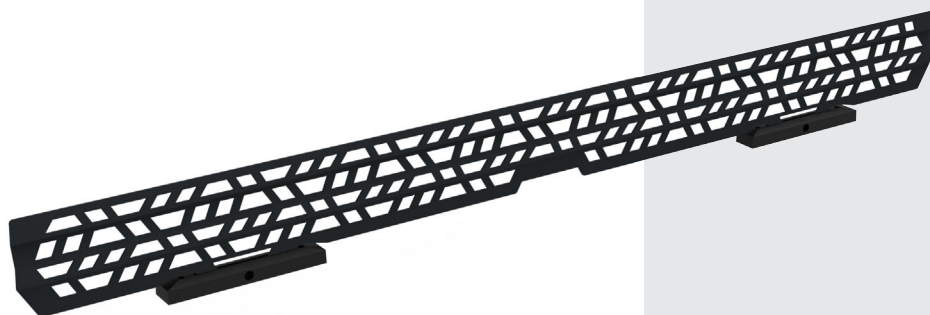

LIFESTYLE

Kit filet

NOTICE DE MONTAGE - ASSEMBLY INSTRUCTION

P. 2

P. 6

P. 10