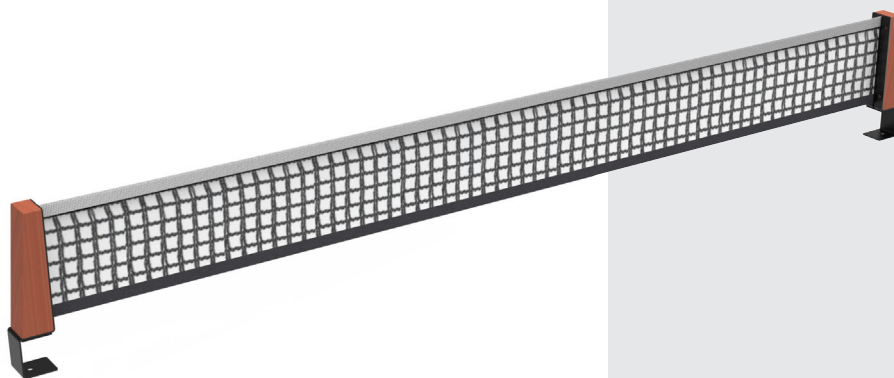

LIFESTYLE

Kit filet

NOTICE DE MONTAGE - ASSEMBLY INSTRUCTION

P. 2